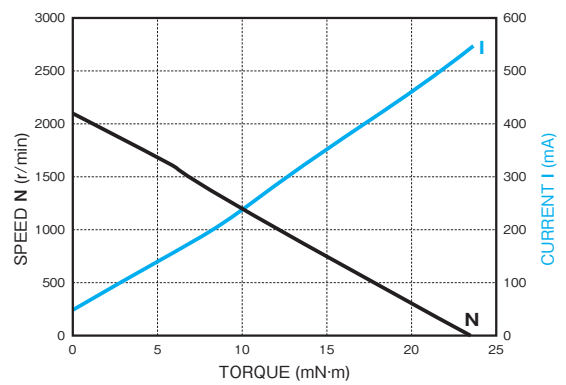

## ■ DR-38312

RATED VOLTAGE	RATED TORQUE	RATED SPEED	RATED CURRENT
DC 12 V	10 mN·m	1200 r/min	240 mA

## ■ DR-4316

RATED VOLTAGE	RATED TORQUE	RATED SPEED	RATED CURRENT
DC 24 V	60 mN·m	5400 r/min	2.0 A