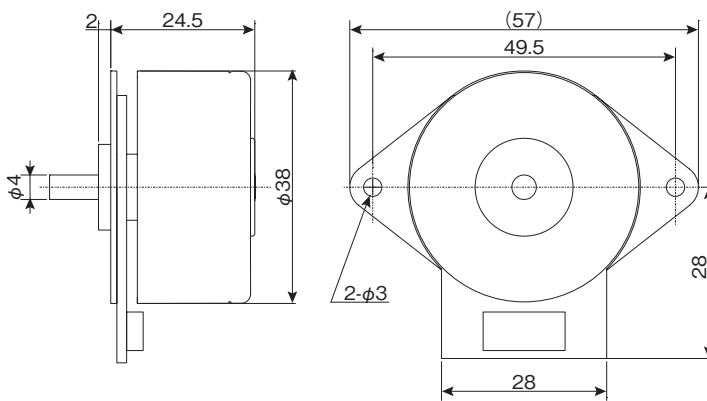

## ■ DR-38312

RATED VOLTAGE	RATED TORQUE	RATED SPEED	RATED CURRENT
DC 12 V	10 mN·m	1200 r/min	240 mA