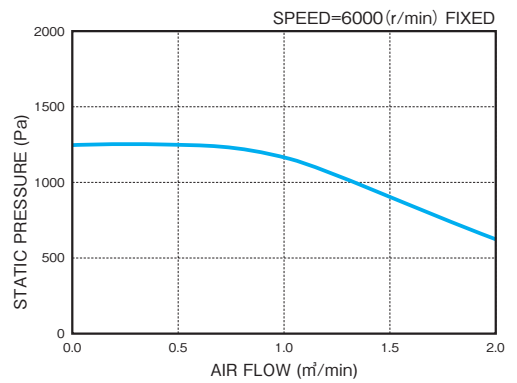

■ DRF-8538 B type

RATED VOLTAGE	MAX AIR FLOW	MAX PRESSURE	MAX CURRENT	FAN
DC 120 V	2.0 m³/min	1300 Pa	1.2 A	Turbo Fan