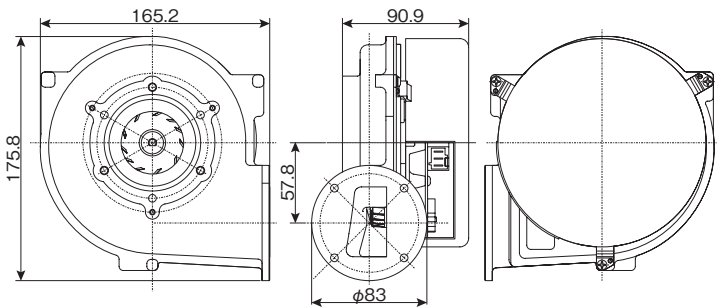

■ DRF-7738

RATED VOLTAGE	MAX AIR FLOW	MAX PRESSURE	MAX CURRENT	FAN
AC 230 V	2.0 m³/min	1370 Pa	1.0 A	Turbo Fan

i Specifications are reference only. Feel free to contact sales office or sales agent for detailed information.

Stepping Motor

BLDC Motor

Motor Driver

Other Motor