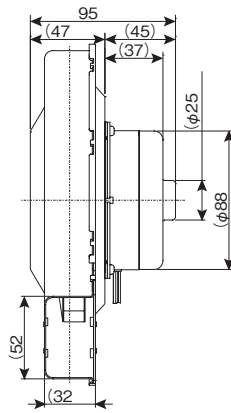

■ DRF-8538 C type

RATED VOLTAGE	MAX AIR FLOW	MAX PRESSURE	MAX CURRENT	FAN
DC 120 V	1.7 m³/min	1650 Pa	1.8 A	Turbo Fan

i Specifications are reference only. Feel free to contact sales office or sales agent for detailed information.

Stepping Motor

BLDC Motor

Motor Driver

Other Motor