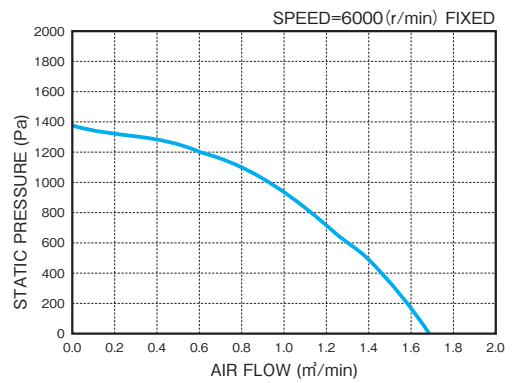

■ DRF-7738

RATED VOLTAGE	MAX AIR FLOW	MAX PRESSURE	MAX CURRENT	FAN
AC 230 V	2.0 m³/min	1370 Pa	1.0 A	Turbo Fan

i Specifications are reference only. Feel free to contact sales office or sales agent for detailed information.

Stepping Motor

BLDC Motor

Motor Driver

Other Motor