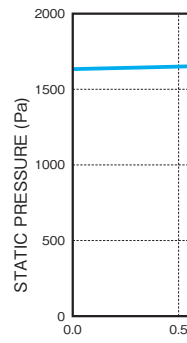

■ DRF-8538 C type

RATED VOLTAGE	MAX AIR FLOW	MAX PRESSURE	MAX CURRENT	FAN
DC 120 V	1.7 m³/min	1650 Pa	1.8 A	Turbo Fan

i Specifications are reference only. Feel free to contact sales office or sales agent for detailed information.

Stepping Motor

BLDC Motor

Motor Driver

Other Motor