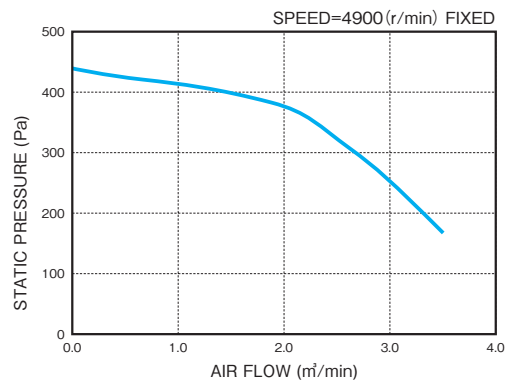

■ DRF-8538 A type

RATED VOLTAGE	MAX AIR FLOW	MAX PRESSURE	MAX CURRENT	FAN
DC 120 V	3.5 m³/min	440 Pa	1.3 A	Sirocco Fan