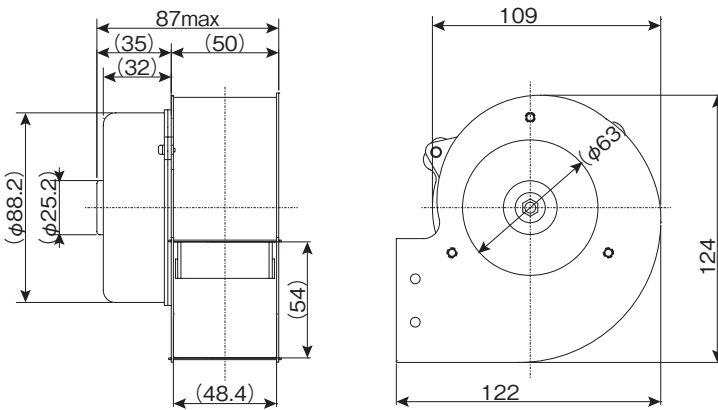

## ■ DRF-8538 A type

RATED VOLTAGE	MAX AIR FLOW	MAX PRESSURE	MAX CURRENT	FAN
DC 120 V	3.5 m <sup>3</sup> /min	440 Pa	1.3 A	Sirocco Fan