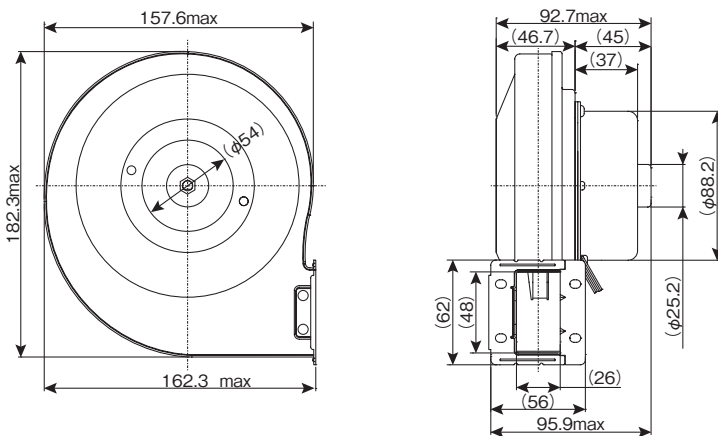

■ DRF-8538 B type

RATED VOLTAGE	MAX AIR FLOW	MAX PRESSURE	MAX CURRENT	FAN
DC 120 V	2.0 m³/min	1300 Pa	1.2 A	Turbo Fan