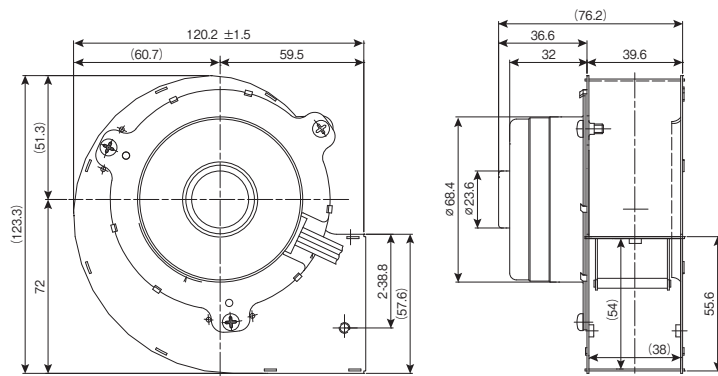

[INNER ROTOR]

■ DRF-6638

RATED VOLTAGE	MAX AIR FLOW	MAX PRESSURE	MAX CURRENT	FAN
DC 24~48 V	2.4 m³/min	380 Pa	1.1 A	Turbo Fan