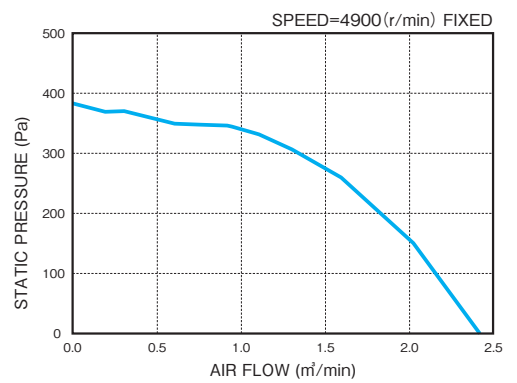

## [OUTER ROTOR]

■ DRF-6338

RATED VOLTAGE	MAX AIR FLOW	MAX PRESSURE	MAX CURRENT	FAN
DC 24 V	2.3 m <sup>3</sup> /min	470 Pa	1.3 A	Sirocco Fan

## [INNER ROTOR]

■ DRF-6638

RATED VOLTAGE	MAX AIR FLOW	MAX PRESSURE	MAX CURRENT	FAN
DC 24~48 V	2.4 m <sup>3</sup> /min	380 Pa	1.1 A	Turbo Fan

■ DRF-738

RATED VOLTAGE	MAX AIR FLOW	MAX PRESSURE	MAX CURRENT	FAN
DC 30 V	1.5 m <sup>3</sup> /min	750 Pa	1.4 A	Sirocco Fan

■ DRF-7738

RATED VOLTAGE	MAX AIR FLOW	MAX PRESSURE	MAX CURRENT	FAN
AC 230 V	2.0 m <sup>3</sup> /min	1370 Pa	1.0 A	Turbo Fan

**i** Specifications are reference only. Feel free to contact sales office or sales agent for detailed information.