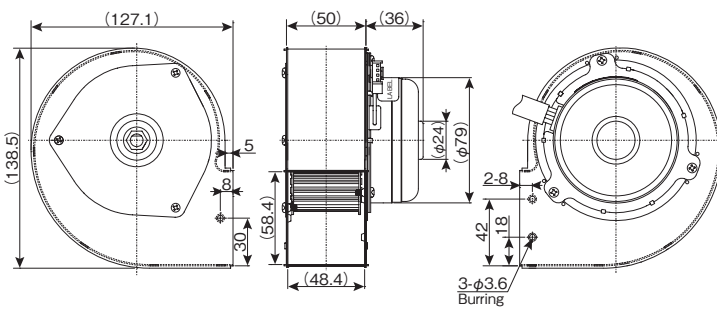

## [INNER ROTOR]

■ DRF-6638

RATED VOLTAGE	MAX AIR FLOW	MAX PRESSURE	MAX CURRENT	FAN
DC 24~48 V	2.4 m <sup>3</sup> /min	380 Pa	1.1 A	Turbo Fan

■ DRF-738

RATED VOLTAGE	MAX AIR FLOW	MAX PRESSURE	MAX CURRENT	FAN
DC 30 V	1.5 m <sup>3</sup> /min	750 Pa	1.4 A	Sirocco Fan