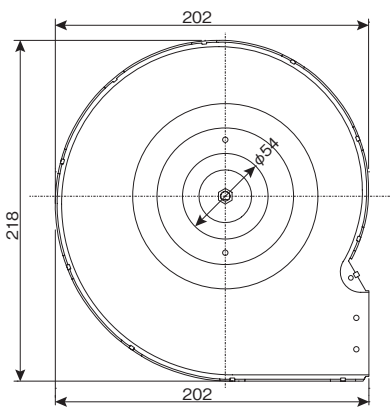

■ DRF-8538 C type

RATED VOLTAGE	MAX AIR FLOW	MAX PRESSURE	MAX CURRENT	FAN
DC 120 V	1.7 m³/min	1650 Pa	1.8 A	Turbo Fan

i Specifications are reference only. Feel free to contact sales office or sales agent for detailed information.

Stepping Motor

BLDC Motor

Motor Driver

Other Motor