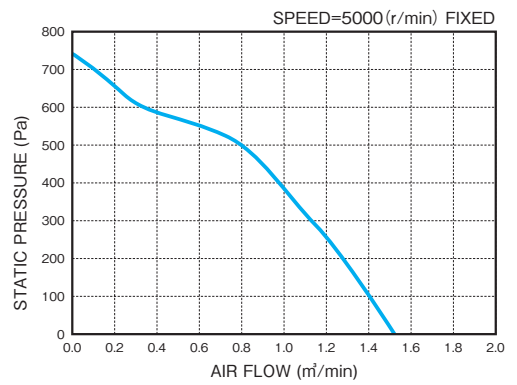

## [OUTER ROTOR]

■ DRF-6338

RATED VOLTAGE	MAX AIR FLOW	MAX PRESSURE	MAX CURRENT	FAN
DC 24 V	2.3 m <sup>3</sup> /min	470 Pa	1.3 A	Sirocco Fan

## [INNER ROTOR]

■ DRF-6638

RATED VOLTAGE	MAX AIR FLOW	MAX PRESSURE	MAX CURRENT	FAN
DC 24~48 V	2.4 m <sup>3</sup> /min	380 Pa	1.1 A	Turbo Fan

■ DRF-738

RATED VOLTAGE	MAX AIR FLOW	MAX PRESSURE	MAX CURRENT	FAN
DC 30 V	1.5 m <sup>3</sup> /min	750 Pa	1.4 A	Sirocco Fan

■ DRF-7738

RATED VOLTAGE	MAX AIR FLOW	MAX PRESSURE	MAX CURRENT	FAN
AC 230 V	2.0 m <sup>3</sup> /min	1370 Pa	1.0 A	Turbo Fan

**i** Specifications are reference only. Feel free to contact sales office or sales agent for detailed information.