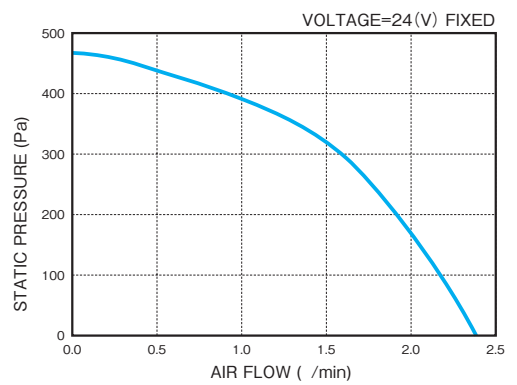

## [OUTER ROTOR]

■ DRF-6338

RATED VOLTAGE	MAX AIR FLOW	MAX PRESSURE	MAX CURRENT	FAN
DC 24 V	2.3 m <sup>3</sup> /min	470 Pa	1.3 A	Sirocco Fan