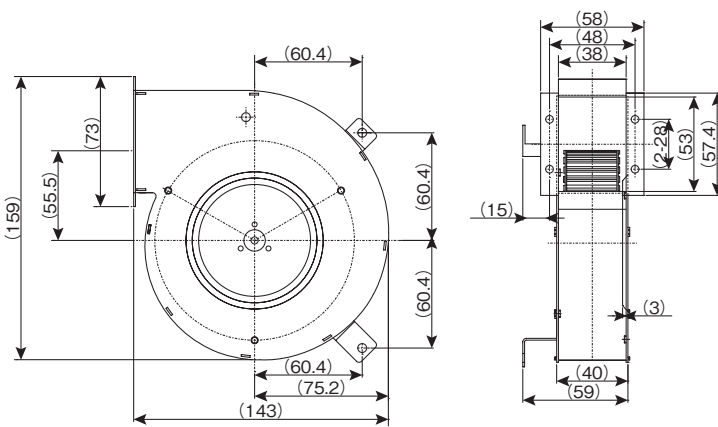

## [OUTER ROTOR]

■ DRF-6338

RATED VOLTAGE	MAX AIR FLOW	MAX PRESSURE	MAX CURRENT	FAN
DC 24 V	2.3 m <sup>3</sup> /min	470 Pa	1.3 A	Sirocco Fan